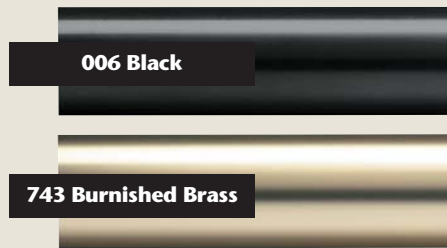

Pole Finishes

Telescoping
73297 28" - 48" Pole
73298 48" - 84" Pole
73299 84" - 120" Pole

Fixed Width
73303 8' Pole