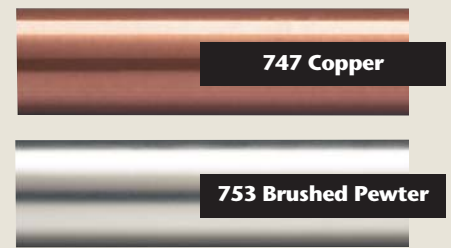

Pole Finishes